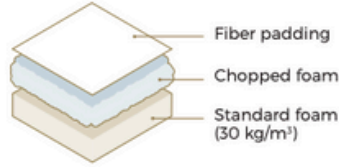

PET BEDS

IMPORTANT:

Our upholstered furniture is handmade with the highest quality, softest materials therefore measurements can vary by up to +/-2 cm.
Pet beds with a removable cover.

SHIBA

Comfort

Upholstery

Measurements

Small

Medium

Large

BICHON

Comfort

Upholstery

Measurements