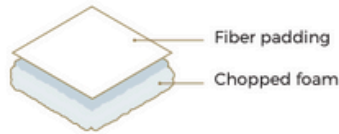

PET BEDS

IMPORTANT:

Our upholstered furniture is handmade with the highest quality, softest materials therefore measurements can vary by up to +/-2 cm.
Pet beds with a removable cover.

SHIBA

Comfort

Upholstery

Measurements

Small

Medium

Large

BICHON

Comfort

Upholstery

Measurements

Small

Medium

Large

COLLIE

Comfort

Upholstery

Measurements

Small