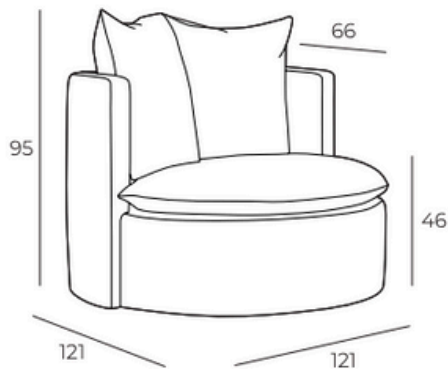

MANDARINE

MANDARINE

Comfort

1. Upholstery

Fabric

2. Rotation function

Rotates 360°

3. Legs

IMPORTANT:

Upholstered furniture is handmade using soft materials, therefore measurements can vary in all modules by up to ± 2 cm.

Measurements

2 seater
arm 120 arm

2 seater with swivel mechanism
arm 120-S arm