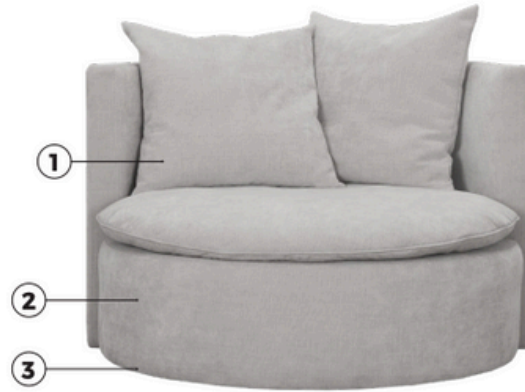

MANDARINE

MANDARINE

Comfort

1. Upholstery

Fabric

2. Rotation function

Rotates 360°

3. Legs

IMPORTANT:

Upholstered furniture is handmade using soft materials, therefore measurements can vary in all modules by up to ± 2 cm.

Measurements

2 seater
arm 120 arm

2 seater with swivel mechanism
arm 120-S arm