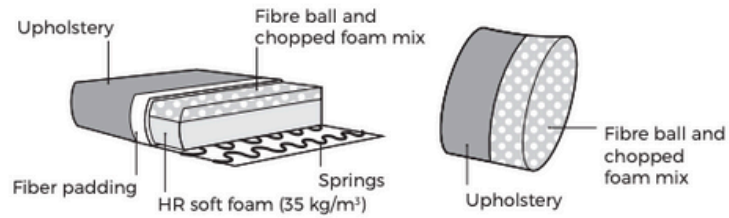

MANDARINE

MANDARINE

Comfort

1. Upholstery

Fabric

2. Rotation function

Rotates 360°

3. Legs

IMPORTANT:

Upholstered furniture is handmade using soft materials, therefore measurements can vary in all modules by up to ± 2 cm.

Measurements

2 seater
arm 120 arm

2 seater with swivel mechanism
arm 120-S arm