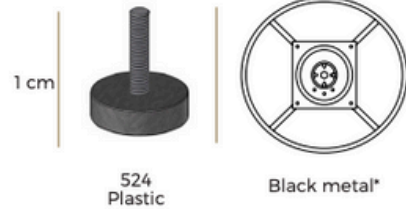

MANDARINE

MANDARINE

Comfort

1. Upholstery

Fabric

2. Rotation function

Rotates 360°

3. Legs

IMPORTANT:

Upholstered furniture is handmade using soft materials, therefore measurements can vary in all modules by up to ± 2 cm.

Measurements

2 seater
arm 120 arm

2 seater with swivel mechanism
arm 120-S arm