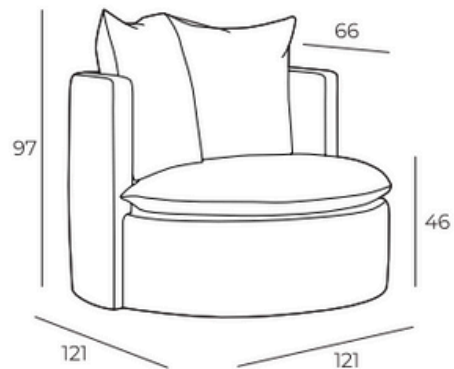

MANDARINE

MANDARINE

Comfort

1. Upholstery

Fabric

2. Rotation function

Rotates 360°

3. Legs

IMPORTANT:

Upholstered furniture is handmade using soft materials, therefore measurements can vary in all modules by up to ± 2 cm.

Measurements

2 seater
arm 120 arm

2 seater with swivel mechanism
arm 120-S arm