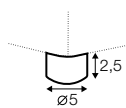

steel elements

Backrest metal part:
black

legs

no. 37D
plastic
armchair espresso
footstool sugar

no. 37E
plastic
footstool vanilla

swivel
armchair espresso
footstool sugar