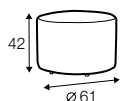

footstool sugar