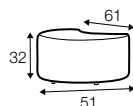

footstool vanilla