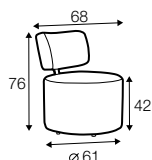

Mokka

UPHOLSTERY

fabric

leather

COMFORTS

STD standard

COVERS

FC fixed

armchair espresso