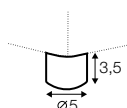

steel elements

Backrest metal part:
black

legs

no. 37D
plastic
armchair espresso
footstool sugar

no. 37E
plastic
footstool vanilla

swivel
armchair espresso
footstool sugar