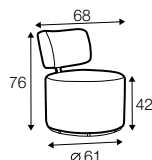

armchair espresso swivel