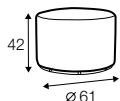

footstool sugar swivel