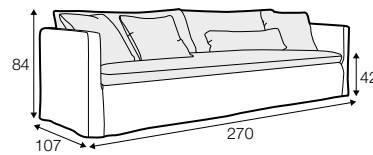

lux

loose

loose with velcro

footstool 135x60
loose cover with velcro

footstool 100x50
loose cover with velcro

footstool 135x60
loose cover

footstool 100x50
loose cover

2 seater
loose cover with velcro

3 seater divided
loose cover with velcro

4 seater divided
loose cover with velcro

2 seater
loose cover

3 seater divided
loose cover

4 seater divided
loose cover

accessories

cushion
40x40

cushion
53x53

cushion
90x32

pillow round
only standard comfort

armrest protection

extra dimensions

depth of seat

legs

no. 138
wood

no. 195
metal chrome,
painted black