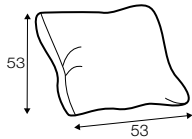

lux

loose

loose with velcro

footstool 135x60
loose cover with velcro

footstool 100x50
loose cover with velcro

footstool 135x60
loose cover

footstool 100x50
loose cover

2 seater
loose cover with velcro

3 seater divided
loose cover with velcro

4 seater divided
loose cover with velcro

2 seater
loose cover

3 seater divided
loose cover

4 seater divided
loose cover

accessories

cushion
40x40

cushion
53x53

cushion
90x32

pillow round
only standard comfort

armrest protection

extra dimensions

depth of seat

legs

no. 138
wood

no. 195
metal chrome,
painted black