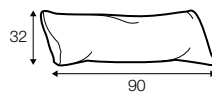

lux

loose

loose with velcro

footstool 135x60
loose cover with velcro

footstool 100x50
loose cover with velcro

footstool 135x60
loose cover

footstool 100x50
loose cover

2 seater
loose cover with velcro

3 seater divided
loose cover with velcro

4 seater divided
loose cover with velcro

2 seater
loose cover

3 seater divided
loose cover

4 seater divided
loose cover

accessories

cushion
40x40

cushion
53x53

cushion
90x32

pillow round
only standard comfort

armrest protection

extra dimensions

depth of seat

legs

no. 138
wood

no. 195
metal chrome,
painted black