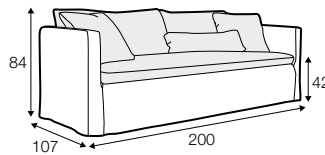

2 seater
loose cover