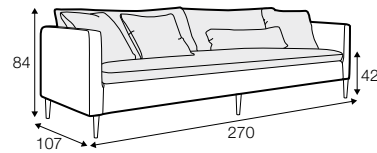

lux

loose

loose with velcro

footstool 135x60
loose cover with velcro

footstool 100x50
loose cover with velcro

footstool 135x60
loose cover

footstool 100x50
loose cover

2 seater
loose cover with velcro

3 seater divided
loose cover with velcro

4 seater divided
loose cover with velcro

2 seater
loose cover

3 seater divided
loose cover

4 seater divided
loose cover

accessories

cushion
40x40

cushion
53x53

cushion
90x32

pillow round
only standard comfort

armrest protection

extra dimensions

depth of seat

legs

no. 138
wood

no. 195
metal chrome,
painted black