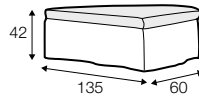

lux

loose

loose with velcro

footstool 135x60
loose cover with velcro

footstool 100x50
loose cover with velcro

footstool 135x60
loose cover

footstool 100x50
loose cover

2 seater
loose cover with velcro

3 seater divided
loose cover with velcro

4 seater divided
loose cover with velcro

2 seater
loose cover

3 seater divided
loose cover

4 seater divided
loose cover

accessories

cushion
40x40

cushion
53x53

cushion
90x32

pillow round
only standard comfort

armrest protection

extra dimensions

depth of seat

legs

no. 138
wood

no. 195
metal chrome,
painted black