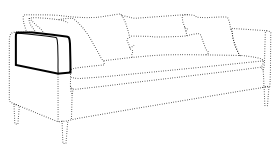

lux

loose

loose with velcro

footstool 135x60
loose cover with velcro

footstool 100x50
loose cover with velcro

footstool 135x60
loose cover

footstool 100x50
loose cover

2 seater
loose cover with velcro

3 seater divided
loose cover with velcro

4 seater divided
loose cover with velcro

2 seater
loose cover

3 seater divided
loose cover

4 seater divided
loose cover

accessories

cushion
40x40

cushion
53x53

cushion
90x32

pillow round
only standard comfort

armrest protection

extra dimensions

depth of seat

legs

no. 138
wood

no. 195
metal chrome,
painted black