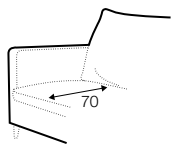

3 seater divided
loose cover with velcro

4 seater divided
loose cover with velcro

2 seater
loose cover

3 seater divided
loose cover

4 seater divided
loose cover

accessories

cushion
40x40

cushion
53x53

cushion
90x32

pillow round
only standard comfort

armrest protection

extra dimensions

depth of seat

legs

no. 138
wood

no. 195
metal chrome,
painted black