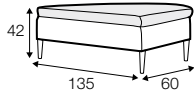

lux

loose

loose with velcro

footstool 135x60
loose cover with velcro

footstool 100x50
loose cover with velcro

footstool 135x60
loose cover

footstool 100x50
loose cover

2 seater
loose cover with velcro

cushion
90x32

pillow round
only standard comfort

armrest protection

extra dimensions

depth of seat

legs

no. 138
wood

no. 195
metal chrome,
painted black