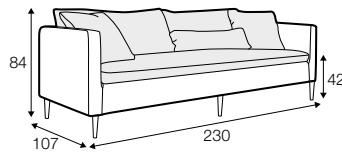

lux

loose

loose with velcro

footstool 135x60
loose cover with velcro

footstool 100x50
loose cover with velcro

footstool 135x60
loose cover

footstool 100x50
loose cover

2 seater
loose cover with velcro

3 seater divided
loose cover with velcro

4 seater divided
loose cover with velcro

2 seater
loose cover

3 seater divided
loose cover

4 seater divided
loose cover

accessories

cushion
40x40

cushion
53x53

cushion
90x32

pillow round
only standard comfort

armrest protection

extra dimensions

depth of seat

legs

no. 138
wood

no. 195
metal chrome,
painted black