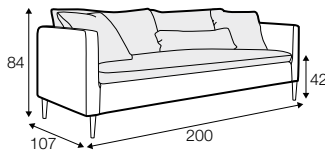

lux

loose

loose with velcro

footstool 135x60
loose cover with velcro

footstool 100x50
loose cover with velcro

footstool 135x60
loose cover

footstool 100x50
loose cover

2 seater
loose cover with velcro

3 seater divided
loose cover with velcro

4 seater divided
loose cover with velcro

2 seater
loose cover

3 seater divided
loose cover

4 seater divided
loose cover

accessories

cushion
40x40

cushion
53x53

cushion
90x32

pillow round
only standard comfort

armrest protection

extra dimensions

depth of seat

legs

no. 138
wood

no. 195
metal chrome,
painted black