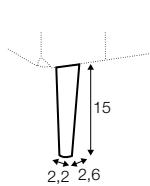

cushion
90x32

pillow round
only standard comfort

armrest protection

extra dimensions

depth of seat

legs

no. 138
wood

no. 195
metal chrome,
painted black