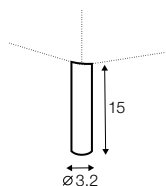

cushion
90x32

pillow round
only standard comfort

armrest protection

extra dimensions

depth of seat

legs

no. 138
wood

no. 195
metal chrome,
painted black