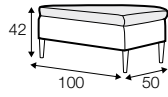

lux

loose

loose with velcro

footstool 135x60
loose cover with velcro

footstool 100x50
loose cover with velcro

footstool 135x60
loose cover

footstool 100x50
loose cover

2 seater
loose cover with velcro

3 seater divided
loose cover with velcro

4 seater divided
loose cover with velcro

2 seater
loose cover

3 seater divided
loose cover

4 seater divided
loose cover

accessories

cushion
40x40

cushion
53x53

cushion
90x32

pillow round
only standard comfort

armrest protection

extra dimensions

depth of seat

legs

no. 138
wood

no. 195
metal chrome,
painted black