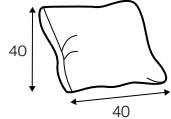

lux

loose

loose with velcro

footstool 135x60
loose cover with velcro

footstool 100x50
loose cover with velcro

footstool 135x60
loose cover

footstool 100x50
loose cover

2 seater
loose cover with velcro

3 seater divided
loose cover with velcro

4 seater divided
loose cover with velcro

2 seater
loose cover

3 seater divided
loose cover

4 seater divided
loose cover

accessories

cushion
40x40

cushion
53x53

cushion
90x32

pillow round
only standard comfort

armrest protection

extra dimensions

depth of seat

legs

no. 138
wood

no. 195
metal chrome,
painted black