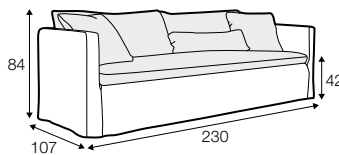

lux

loose

loose with velcro

footstool 135x60
loose cover with velcro

footstool 100x50
loose cover with velcro

footstool 135x60
loose cover

footstool 100x50
loose cover

2 seater
loose cover with velcro

3 seater divided
loose cover with velcro

4 seater divided
loose cover with velcro

2 seater
loose cover

3 seater divided
loose cover

4 seater divided
loose cover

accessories

cushion
40x40

cushion
53x53

cushion
90x32

pillow round
only standard comfort

armrest protection

extra dimensions

depth of seat

legs

no. 138
wood

no. 195
metal chrome,
painted black