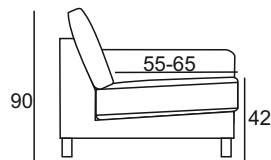

Trin

Trin 3,5PL-TR + Accent Chair
Fabric: Randy 27

Trin

PRODUCT INFORMATION

MEASUREMENTS:

	3,5PL	TR
WIDTH	192	152
HEIGHT	90	90
DEPTH	110	132

Dimensions may be differences +/- 4%, depending on the choice and configuration upholstery. Tolerance for dimensions of final product rises, due to the characteristic of model and fabric that has been chosen by client.

DECO CUSHIONS PER ELEMENT:

Sofas: 2 x 45x45

PL/PR,DL/R,TL/R,C: 1 x 50x50 1 x 45x45 1 x 40x40

Chair: 1 x 45x45

STANDARD:

Fixed upholstery

Wooden legs

SEAT: filled in with HR-3538 foam