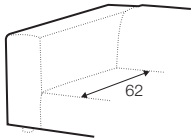

## elements of the modular system

---

element 70  
left / or right

element 70  
without armrests

element 70x133  
without armrests

element 90  
left / or right

element 90  
without armrests

element 90x133  
without armrests

2 seater left / or right

2 seater without armrests

3 seater left / or right

3 seater without armrests

chaiselongue 95x133  
right / or left

chaiselongue 115x133  
right / or left

chaiselongue 115x170  
right / or left

bench right / or left

divan right / or left

corner 90°

## extra dimensions

---

depth of seat